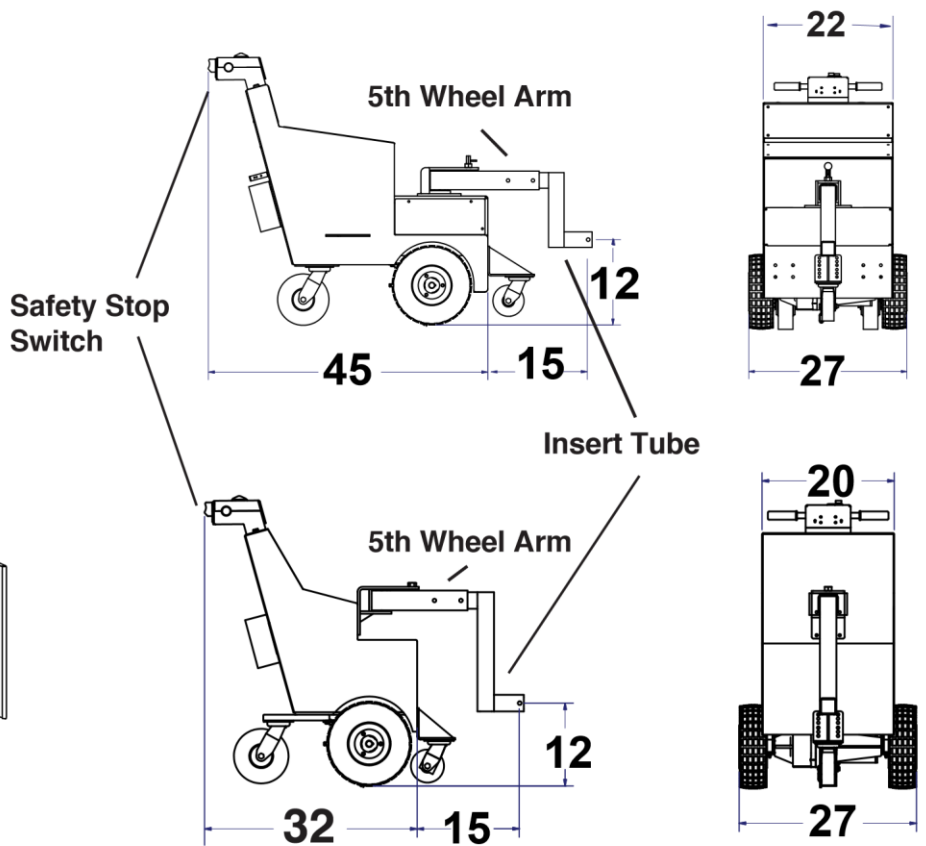

Insert tube on the front of the WasteCaddy attaches to the bottom of the dumpster.

Custom receivers provided for quick and easy connection to containers.

The WasteCaddy easily pulls heavy trash containers up inclines through snow and ice.