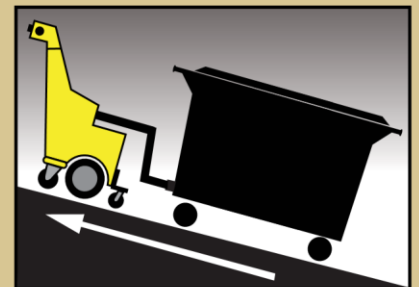

Efficiency

The WasteCaddy can double efficiency in the trash room.

Risk

Reduce Workers Comp and insurance premiums

WasteCaddy Standard
WasteCaddy Heavy Duty

WasteCaddy Lite

Bolt on receiver & pin for connecting to any trash container

Insert tube on the front of the WasteCaddy attaches to the bottom of the dumpster.

Custom receivers provided for quick and easy connection to containers.

The WasteCaddy easily pulls heavy trash containers up inclines through snow and ice.